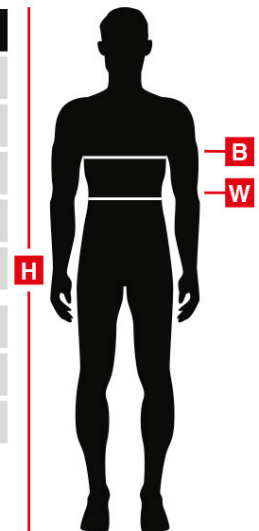

Bluza, spodnie, opaska na głowę.

Skład

Bluza, spodnie, opaska na głowę.

Wymiary

Sizechart Male | Body measurement in cm

| SIZE | XS | S | M | L | XL | XXL | XXXL |
|------------------------|----------------|----------------|----------------|----------------|----------------|----------------|----------------|
| IT | 46/48 | 48/50 | 50/52 | 52/54 | 56/58 | 58/60 | 60/62 |
| DE | 46 | 48 | 50 | 52 | 54 | 56 | 58 |
| GB | 36/38 | 38/40 | 40/42 | 42/44 | 44/46 | 48/50 | 50/52 |
| FR | 46/48 | 48/50 | 50/52 | 52/54 | 56/58 | 58/60 | 60/62 |
| ES | 46/48 | 48/50 | 50/52 | 52/54 | 56/58 | 58/60 | 60/62 |
| HEIGHT H | 165-172 | 170-177 | 175-182 | 180-187 | 185-192 | 185-192 | 185-192 |
| CHEST B | 88-92 | 92-96 | 96-100 | 100-104 | 104-110 | 110-118 | 118-126 |
| WAIST W | 78-82 | 82-86 | 86-90 | 90-94 | 94-104 | 104-112 | 112-118 |

*Sizechart is for reference only, we cannot guarantee measurements are exact.